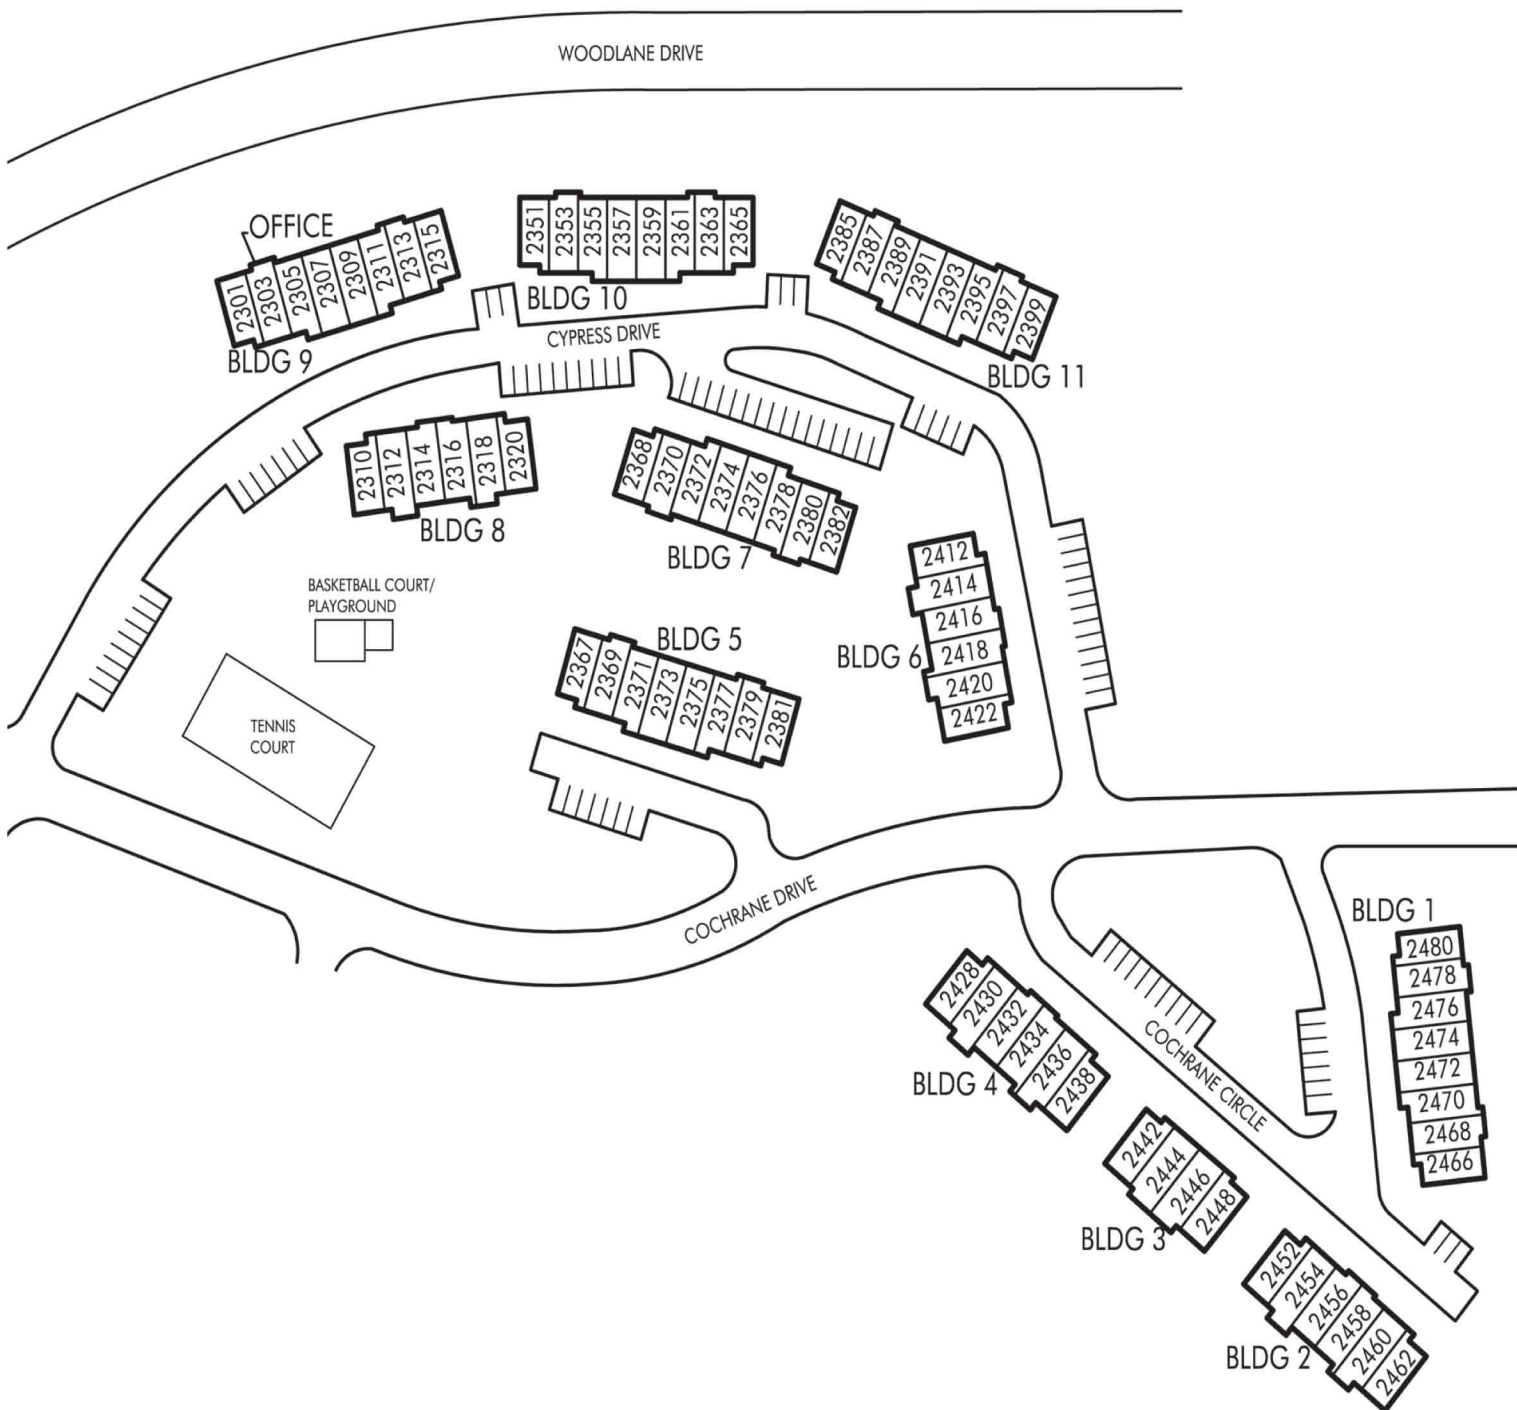

COURTLY PARK TOWNHOMES

SITE PLAN

MADISON EQUITIES
 ROB CROCKARELL
 ROBCROCKARELL@YAHOO.COM
 612.239.8200