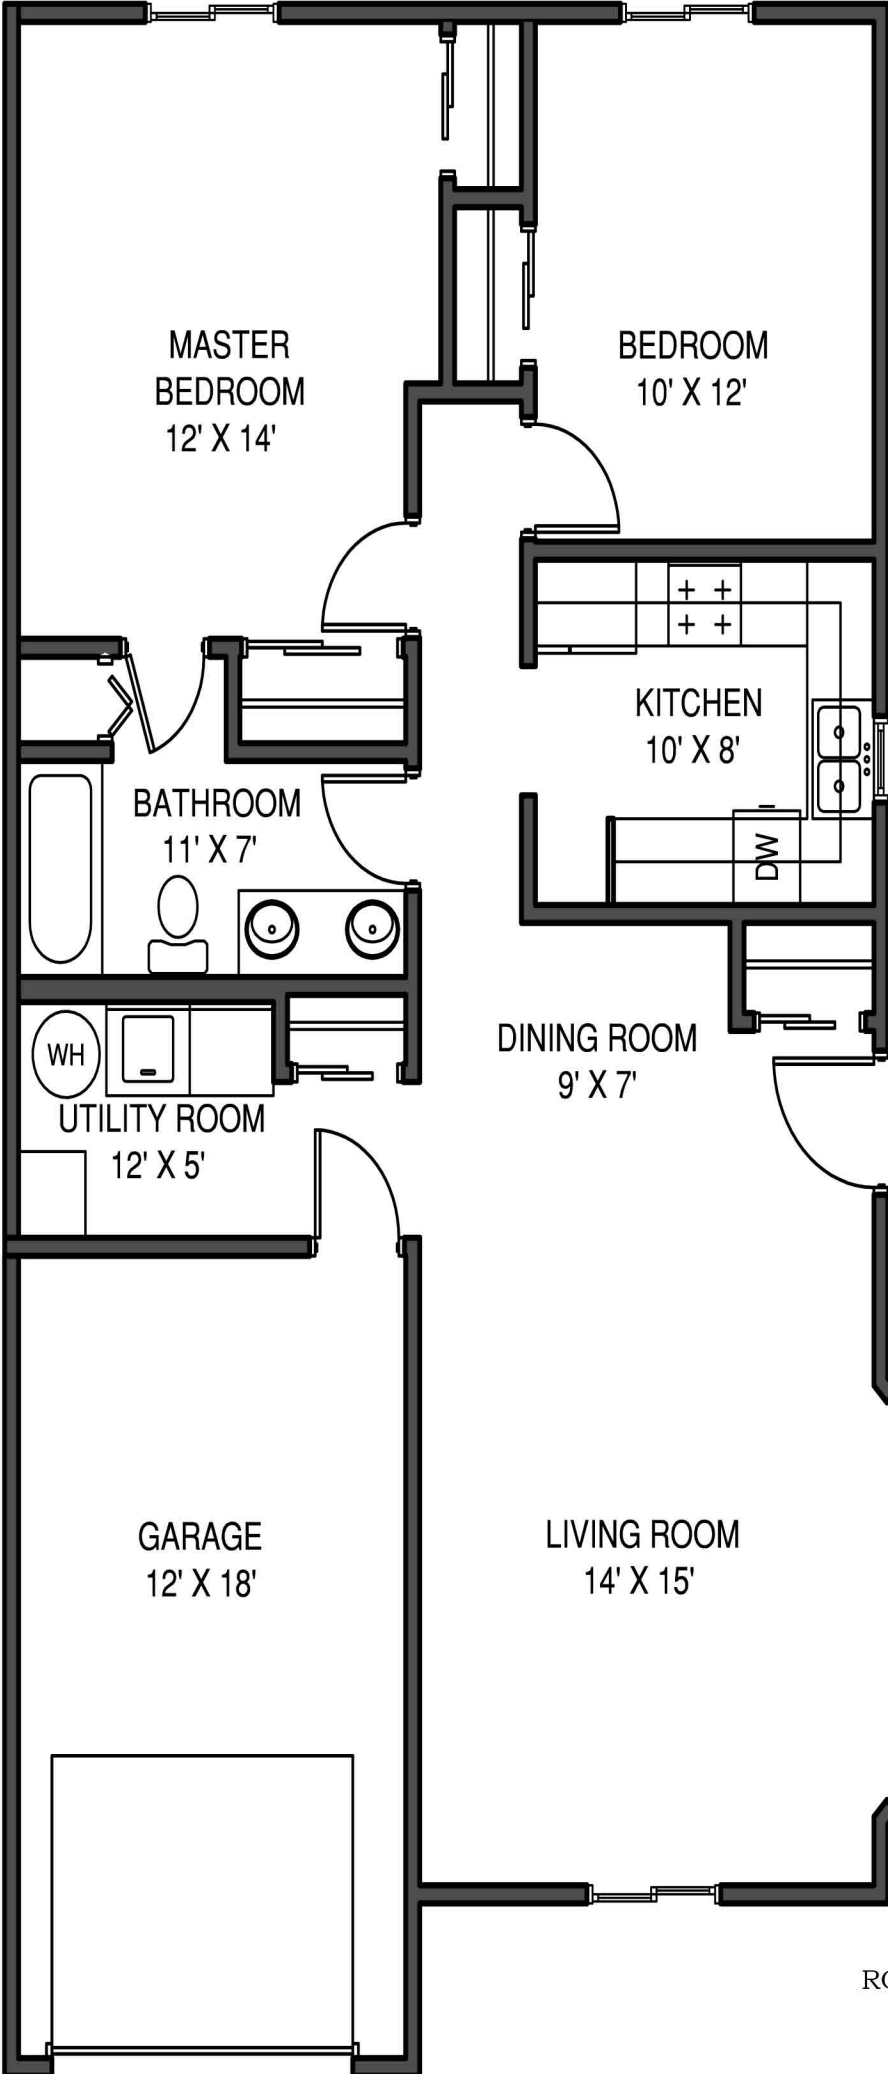

FORESTWOOD  
2 bedroom  
1,207 square feet

MADISON EQUITIES  
ROB CROCKARELL  
ROBCROCKARELL@YAHOO.COM  
612.239.8200