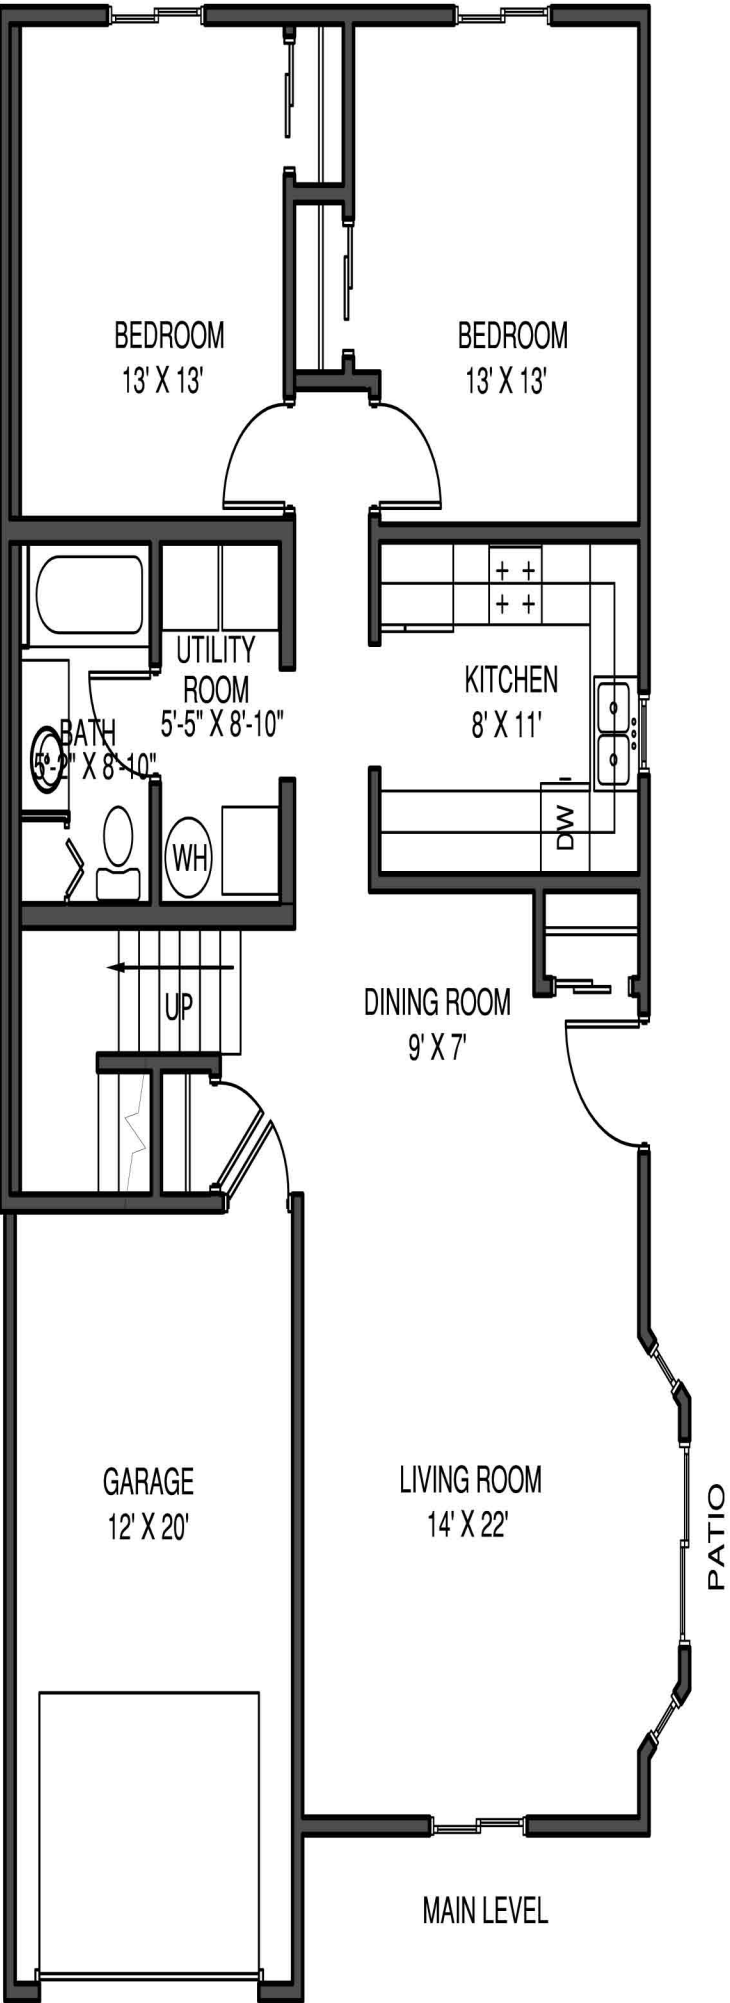

HEARTHSTONE
 3 bedroom, split level
 1,687 square feet

UPPER LEVEL

MADISON EQUITIES
 ROB CROCKARELL
 ROBCROCKARELL@YAHOO.COM
 612.239.8200