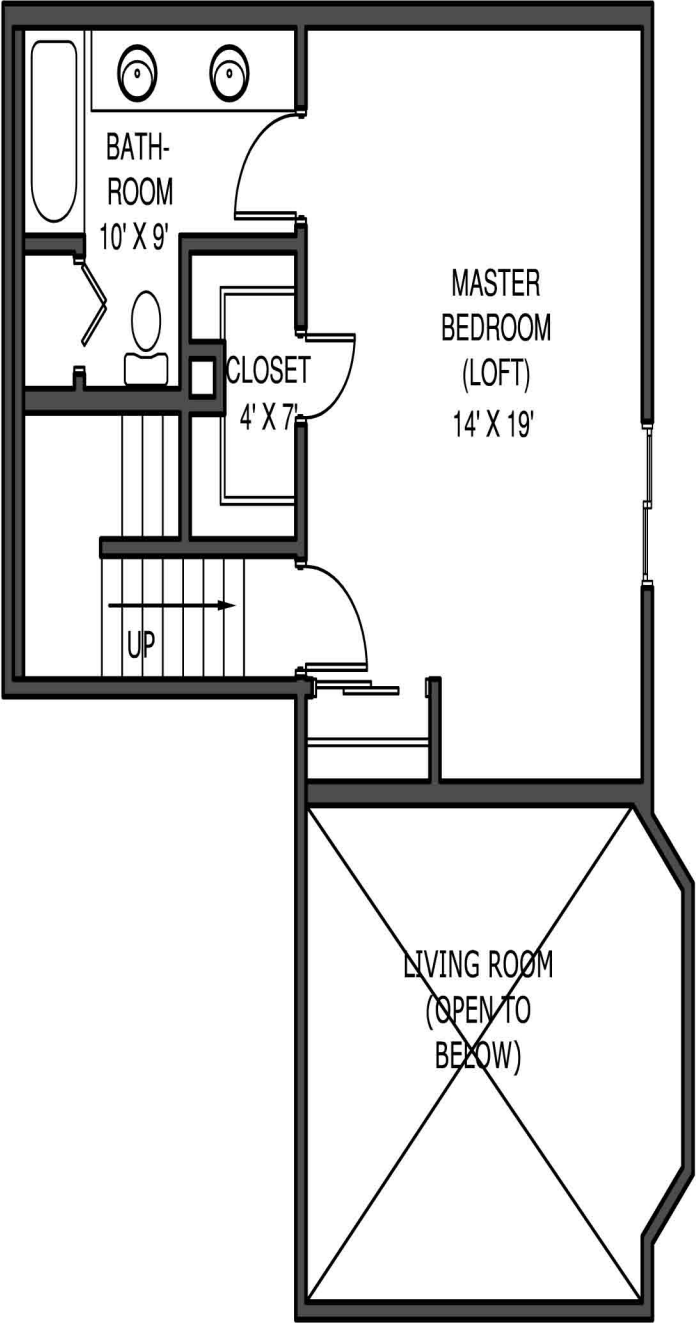

HEARTHSTONE
 3 bedroom, split level
 1,687 square feet

UPPER LEVEL

MADISON EQUITIES
 ROB CROCKARELL
 ROBCROCKARELL@YAHOO.COM
 612.239.8200