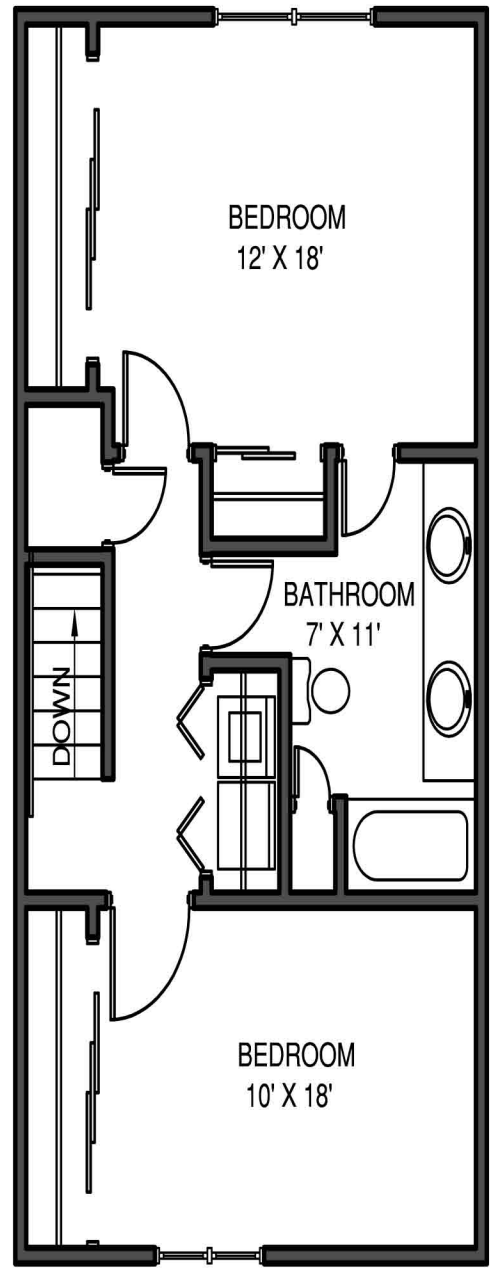

RIVERGATE
2 bedroom, split level
1,412 square feet

UPPER LEVEL

MADISON EQUITIES
ROB CROCKARELL
ROBCROCKARELL@YAHOO.COM
612.239.8200